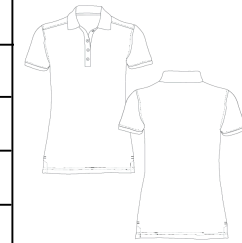

Style Info

Measurement list

BW Picture

Extra 2	Clique	Style	Heavy Premium polo
Extra 047	028261	Saison	Ladies
		Size	S-XXL

Production Size Specification

Descrip. mesures		XS	S	M	L	XL	XXL										
A	Body length HPS	62,00	62,00	64,00	66,00	68,00	70,00										1
B	1/2 Chest	46,00	46,00	48,00	50,00	53,00	56,00										1
C	Shoulder to waist	41,00	41,00	42,00	43,00	44,00	45,00										1